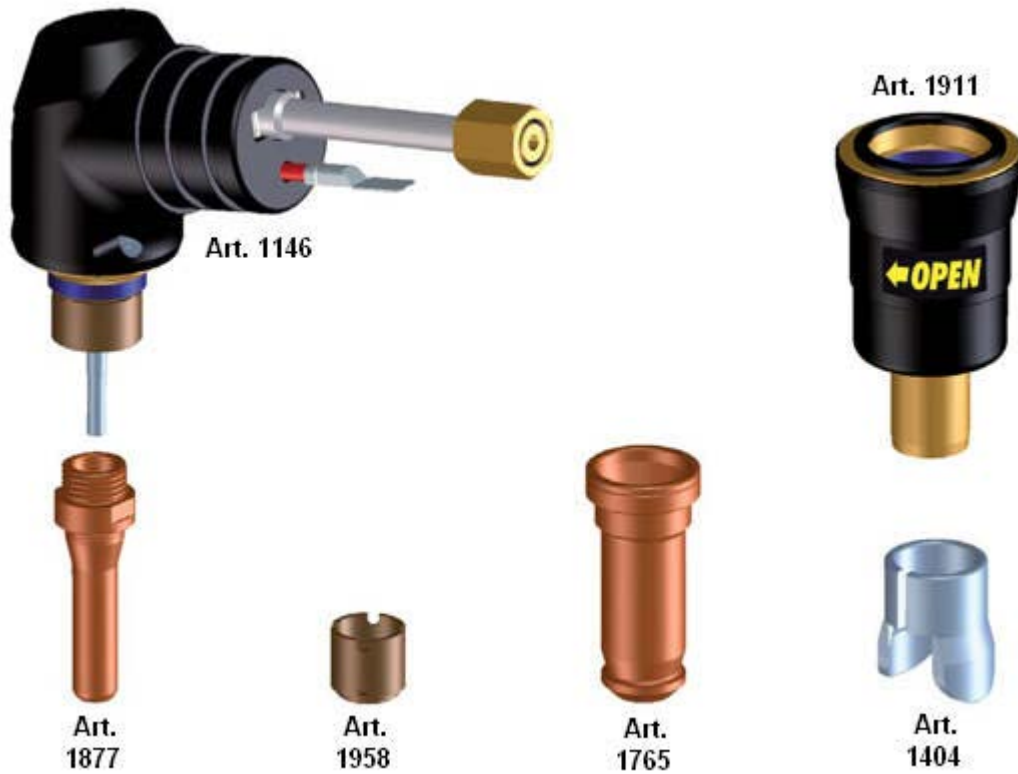

Cebora CP 101

SYSTEM: Plasma Sound 6061/T

T.Bentsen AS

Art.	Description
1220	Cebora CP101 MAR hand torch with central adaptor. 6 m long (18 ft)
1220.20	Cebora CP101 MAR hand torch with central adaptor. 12 m long (36 ft)
1146	Body for hand torches
1765	Ø 1.2 mm nozzles (5 pieces). Can be used between 20 and 60 Amp.
1877	Electrodes (5 pieces)
1958	Swirl rings (2 pieces)
1911	Nozzle holder
1404	Spacing bushes with 2 points (3 pieces)
163	Wheeled compasses for CP101 MAR hand torches art. 1220 - 1220.20
153	Wheeled torch holder for CP101 MAR torches art. 1220 - 1220.20